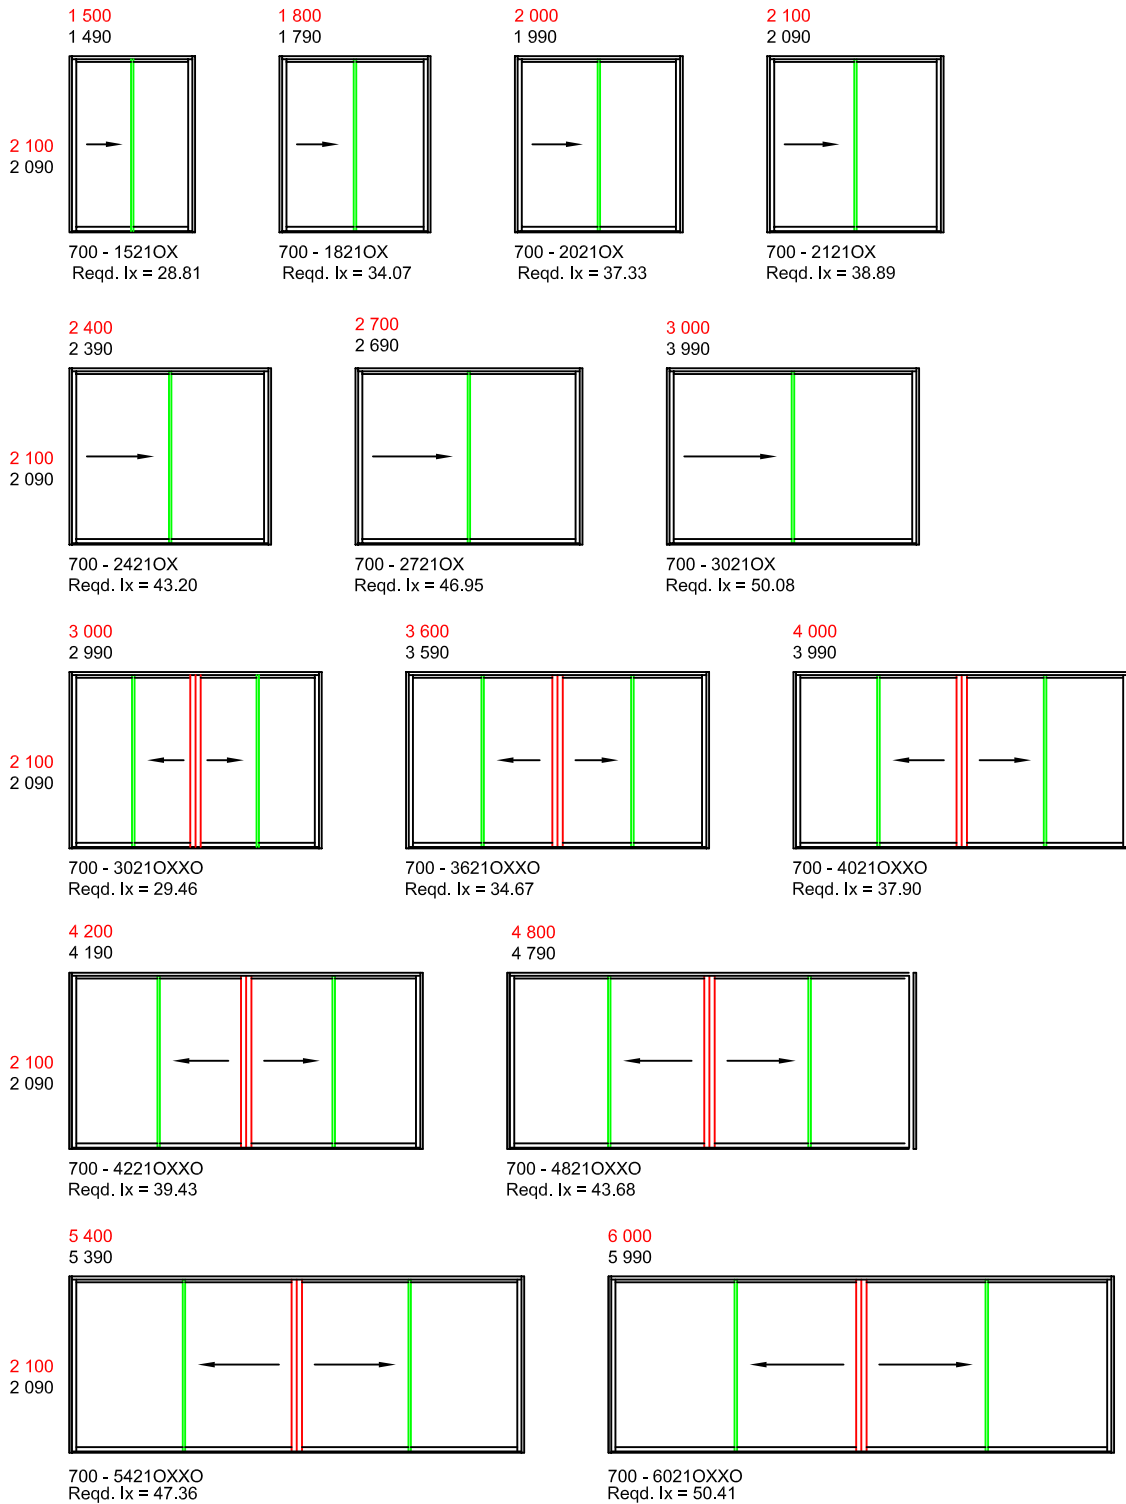

Series 700 Patio Doors - 600 Pa Windload Interlockers and Meeting Stiles Limitation Chart

NOTE: 1. Opening sizes shown in red.
3. Actual window sizes shown in black and brackets.

INTERLOCKERS

MEETING STILES

SASH LIMITATIONS: WIDTH: 1 500 Max
HEIGHT: 2 100 Max

Series 700 Patio Doors - 1000 Pa Windload Interlockers and Meeting Stiles Limitation Chart

NOTE: 1. Opening sizes shown in red.
3. Actual window sizes shown in black and brackets.

INTERLOCKERS

MEETING STILES

SASH LIMITATIONS: WIDTH: 1 500 Max
HEIGHT: 2 100 Max

Series 700 Patio Doors - 1500 Pa Windload Interlockers and Meeting Stiles Limitation Chart

NOTE: 1. Opening sizes shown in red.
3. Actual window sizes shown in black and brackets.

INTERLOCKERS

MEETING STILES

SASH LIMITATIONS: WIDTH: 1 500 Max
HEIGHT: 2 100 Max