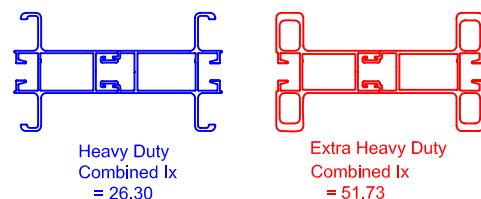

Series 700 Patio Doors - 600 Pa Windload Interlockers and Meeting Stiles Limitation Chart

NOTE: 1. Opening sizes shown in red.
3. Actual window sizes shown in black and brackets.

INTERLOCKERS

MEETING STILES

SASH LIMITATIONS: WIDTH: 1 500 Max
HEIGHT: 2 100 Max

Series 700 Patio Doors - 1000 Pa Windload Interlockers and Meeting Stiles Limitation Chart

NOTE: 1. Opening sizes shown in red.
3. Actual window sizes shown in black and brackets.

INTERLOCKERS

MEETING STILES

SASH LIMITATIONS: WIDTH: 1 500 Max
HEIGHT: 2 100 Max

Series 700 Patio Doors - 1500 Pa Windload Interlockers and Meeting Stiles Limitation Chart

NOTE: 1. Opening sizes shown in red.
3. Actual window sizes shown in black and brackets.

INTERLOCKERS

MEETING STILES

SASH LIMITATIONS: WIDTH: 1 500 Max
HEIGHT: 2 100 Max