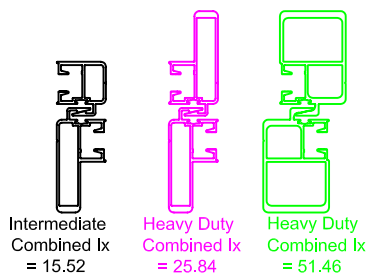

Series 700 Patio Doors - 600 Pa Windload Interlockers and Meeting Stiles Limitation Chart

NOTE: 1. Opening sizes shown in red.
3. Actual window sizes shown in black and brackets.

INTERLOCKERS

MEETING STILES

SASH LIMITATIONS: WIDTH: 1 500 Max
HEIGHT: 2 100 Max

Series 700 Patio Doors - 1000 Pa Windload Interlockers and Meeting Stiles Limitation Chart

NOTE: 1. Opening sizes shown in red.
3. Actual window sizes shown in black and brackets.

INTERLOCKERS

MEETING STILES

SASH LIMITATIONS: WIDTH: 1 500 Max
HEIGHT: 2 100 Max

Series 700 Patio Doors - 1500 Pa Windload Interlockers and Meeting Stiles Limitation Chart

NOTE: 1. Opening sizes shown in red.
3. Actual window sizes shown in black and brackets.

INTERLOCKERS

MEETING STILES

SASH LIMITATIONS: WIDTH: 1 500 Max
HEIGHT: 2 100 Max