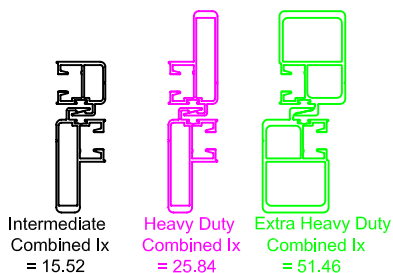

Series 700 Patio Doors - 600 Pa Windload Interlockers and Meeting Stiles Limitation Chart

NOTE: 1. Opening sizes shown in red.
3. Actual window sizes shown in black and brackets.

INTERLOCKERS

MEETING STILES

SASH LIMITATIONS: WIDTH: 1 500 Max
HEIGHT: 2 100 Max

Series 700 Patio Doors - 1000 Pa Windload Interlockers and Meeting Stiles Limitation Chart

NOTE: 1. Opening sizes shown in red.
3. Actual window sizes shown in black and brackets.

INTERLOCKERS

MEETING STILES

SASH LIMITATIONS: WIDTH: 1 500 Max
HEIGHT: 2 100 Max

Series 700 Patio Doors - 1500 Pa Windload Interlockers and Meeting Stiles Limitation Chart

NOTE: 1. Opening sizes shown in red.
3. Actual window sizes shown in black and brackets.

INTERLOCKERS

MEETING STILES

SASH LIMITATIONS: WIDTH: 1 500 Max
HEIGHT: 2 100 Max