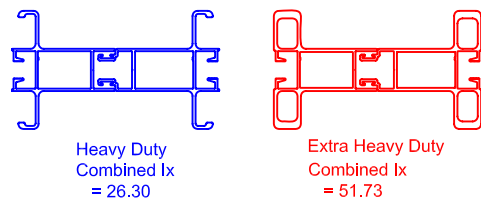

Series 700 Patio Doors - 600 Pa Windload Interlockers and Meeting Stiles Limitation Chart

NOTE: 1. Opening sizes shown in red.
3. Actual window sizes shown in black and brackets.

INTERLOCKERS

MEETING STILES

SASH LIMITATIONS: WIDTH: 1 500 Max
HEIGHT: 2 100 Max

Series 700 Patio Doors - 1000 Pa Windload Interlockers and Meeting Stiles Limitation Chart

NOTE: 1. Opening sizes shown in red.
3. Actual window sizes shown in black and brackets.

INTERLOCKERS

MEETING STILES

SASH LIMITATIONS: WIDTH: 1 500 Max
HEIGHT: 2 100 Max

Series 700 Patio Doors - 1500 Pa Windload Interlockers and Meeting Stiles Limitation Chart

NOTE: 1. Opening sizes shown in red.
3. Actual window sizes shown in black and brackets.

INTERLOCKERS

MEETING STILES

SASH LIMITATIONS: WIDTH: 1 500 Max
HEIGHT: 2 100 Max