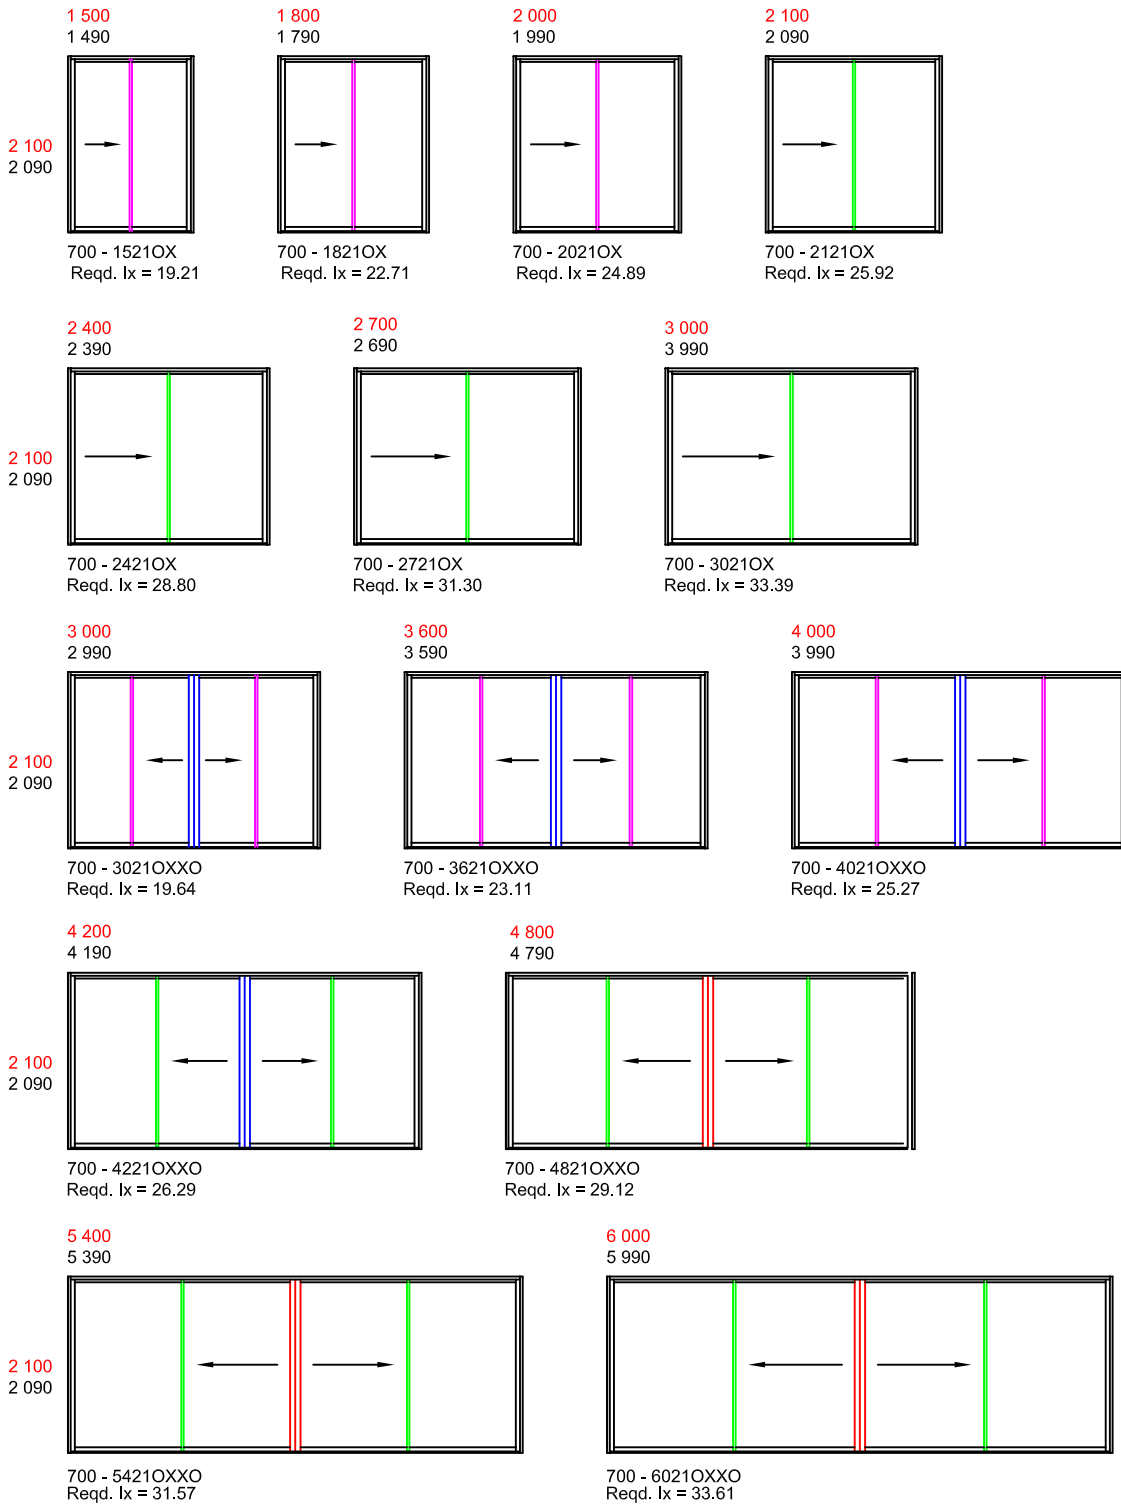

Series 700 Patio Doors - 600 Pa Windload Interlockers and Meeting Stiles Limitation Chart

NOTE: 1. Opening sizes shown in red.
3. Actual window sizes shown in black and brackets.

INTERLOCKERS

MEETING STILES

SASH LIMITATIONS: WIDTH: 1 500 Max
HEIGHT: 2 100 Max

Series 700 Patio Doors - 1000 Pa Windload Interlockers and Meeting Stiles Limitation Chart

NOTE: 1. Opening sizes shown in red.
3. Actual window sizes shown in black and brackets.

INTERLOCKERS

MEETING STILES

SASH LIMITATIONS: WIDTH: 1 500 Max
HEIGHT: 2 100 Max

Series 700 Patio Doors - 1500 Pa Windload Interlockers and Meeting Stiles Limitation Chart

NOTE: 1. Opening sizes shown in red.
3. Actual window sizes shown in black and brackets.

INTERLOCKERS

MEETING STILES

SASH LIMITATIONS: WIDTH: 1 500 Max
HEIGHT: 2 100 Max