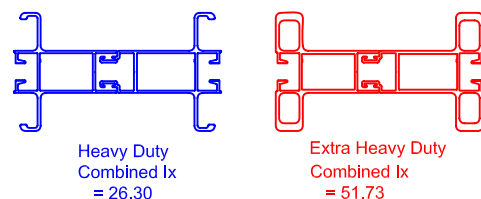

Series 700 Patio Doors - 600 Pa Windload Interlockers and Meeting Stiles Limitation Chart

NOTE: 1. Opening sizes shown in red.
3. Actual window sizes shown in black and brackets.

INTERLOCKERS

MEETING STILES

SASH LIMITATIONS: WIDTH: 1 500 Max
HEIGHT: 2 100 Max

Series 700 Patio Doors - 1000 Pa Windload Interlockers and Meeting Stiles Limitation Chart

NOTE: 1. Opening sizes shown in red.
3. Actual window sizes shown in black and brackets.

INTERLOCKERS

MEETING STILES

SASH LIMITATIONS: WIDTH: 1 500 Max
HEIGHT: 2 100 Max

Series 700 Patio Doors - 1500 Pa Windload Interlockers and Meeting Stiles Limitation Chart

NOTE: 1. Opening sizes shown in red.
3. Actual window sizes shown in black and brackets.

INTERLOCKERS

MEETING STILES

SASH LIMITATIONS: WIDTH: 1 500 Max
HEIGHT: 2 100 Max