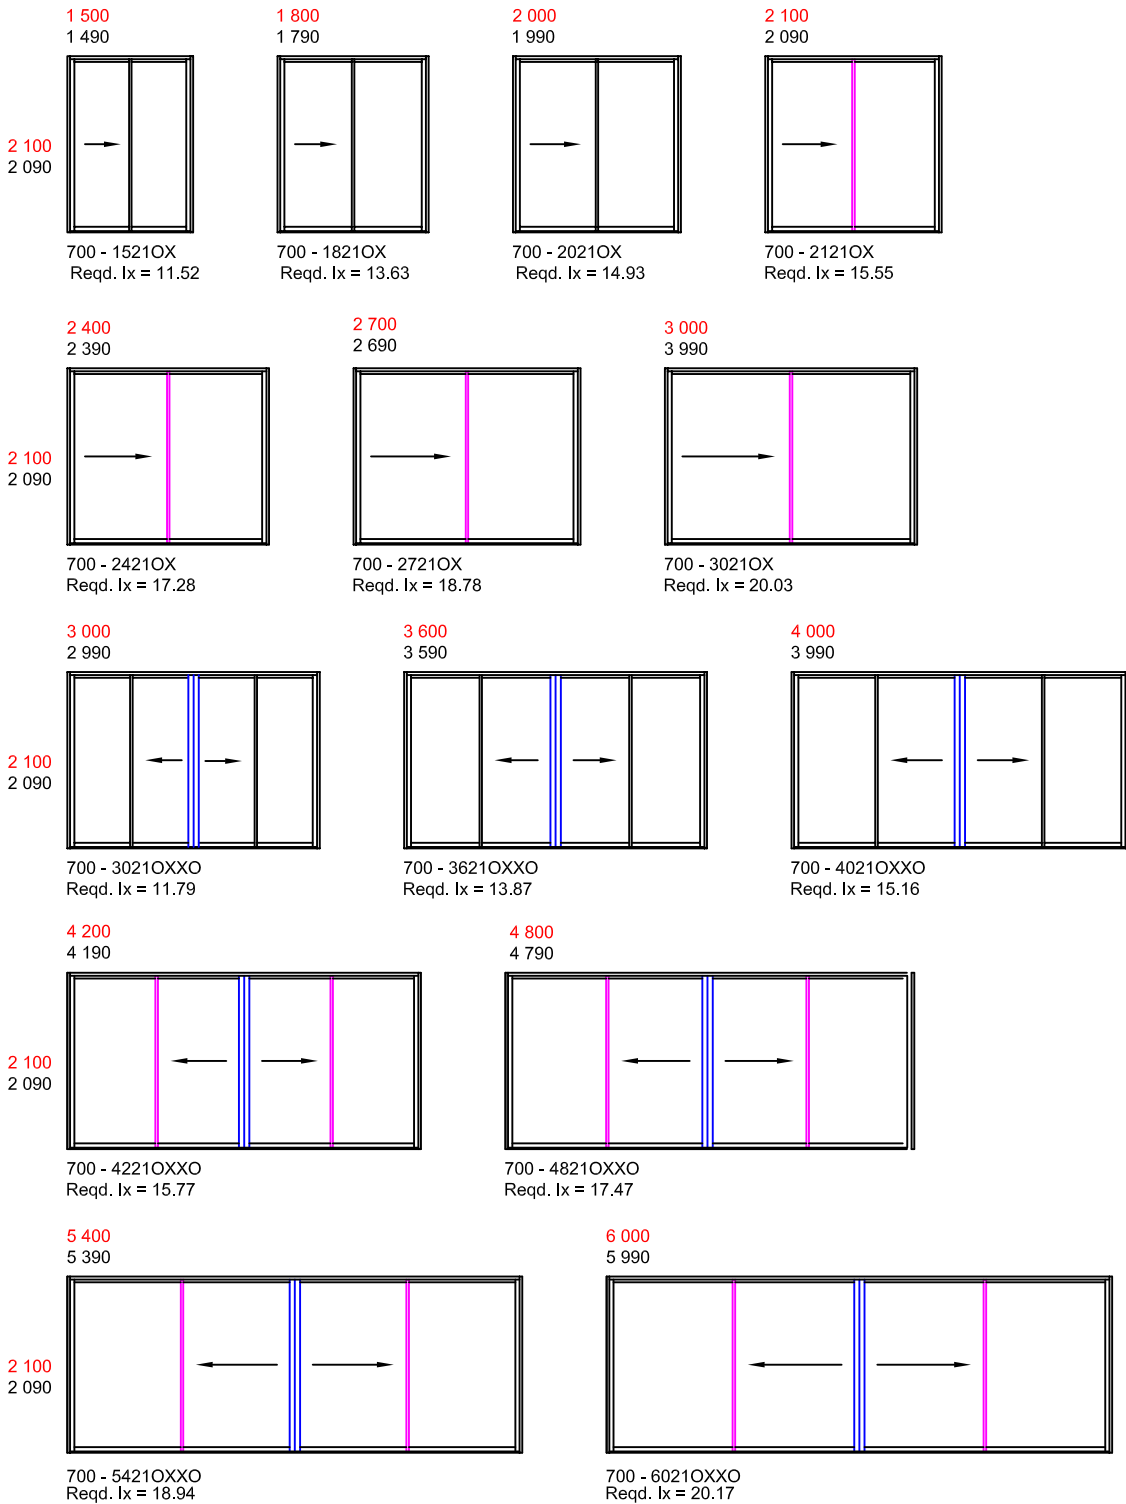

Series 700 Patio Doors - 600 Pa Windload Interlockers and Meeting Stiles Limitation Chart

NOTE: 1. Opening sizes shown in red.
3. Actual window sizes shown in black and brackets.

INTERLOCKERS

MEETING STILES

SASH LIMITATIONS: WIDTH: 1 500 Max
HEIGHT: 2 100 Max

Series 700 Patio Doors - 1000 Pa Windload Interlockers and Meeting Stiles Limitation Chart

NOTE: 1. Opening sizes shown in red.
3. Actual window sizes shown in black and brackets.

INTERLOCKERS

MEETING STILES

SASH LIMITATIONS: WIDTH: 1 500 Max
HEIGHT: 2 100 Max

Series 700 Patio Doors - 1500 Pa Windload Interlockers and Meeting Stiles Limitation Chart

NOTE: 1. Opening sizes shown in red.
3. Actual window sizes shown in black and brackets.

INTERLOCKERS

MEETING STILES

SASH LIMITATIONS: WIDTH: 1 500 Max
HEIGHT: 2 100 Max