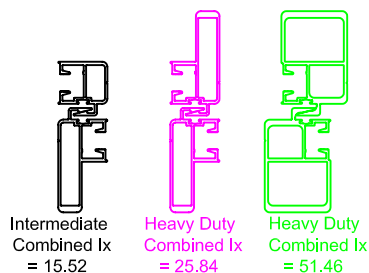

Series 700 Patio Doors - 600 Pa Windload Interlockers and Meeting Stiles Limitation Chart

NOTE: 1. Opening sizes shown in red.
3. Actual window sizes shown in black and brackets.

INTERLOCKERS

MEETING STILES

SASH LIMITATIONS: WIDTH: 1 500 Max
HEIGHT: 2 100 Max

Series 700 Patio Doors - 1000 Pa Windload Interlockers and Meeting Stiles Limitation Chart

NOTE: 1. Opening sizes shown in red.
3. Actual window sizes shown in black and brackets.

INTERLOCKERS

MEETING STILES

SASH LIMITATIONS: WIDTH: 1 500 Max
HEIGHT: 2 100 Max

Series 700 Patio Doors - 1500 Pa Windload Interlockers and Meeting Stiles Limitation Chart

NOTE: 1. Opening sizes shown in red.
3. Actual window sizes shown in black and brackets.

INTERLOCKERS

MEETING STILES

SASH LIMITATIONS: WIDTH: 1 500 Max
HEIGHT: 2 100 Max